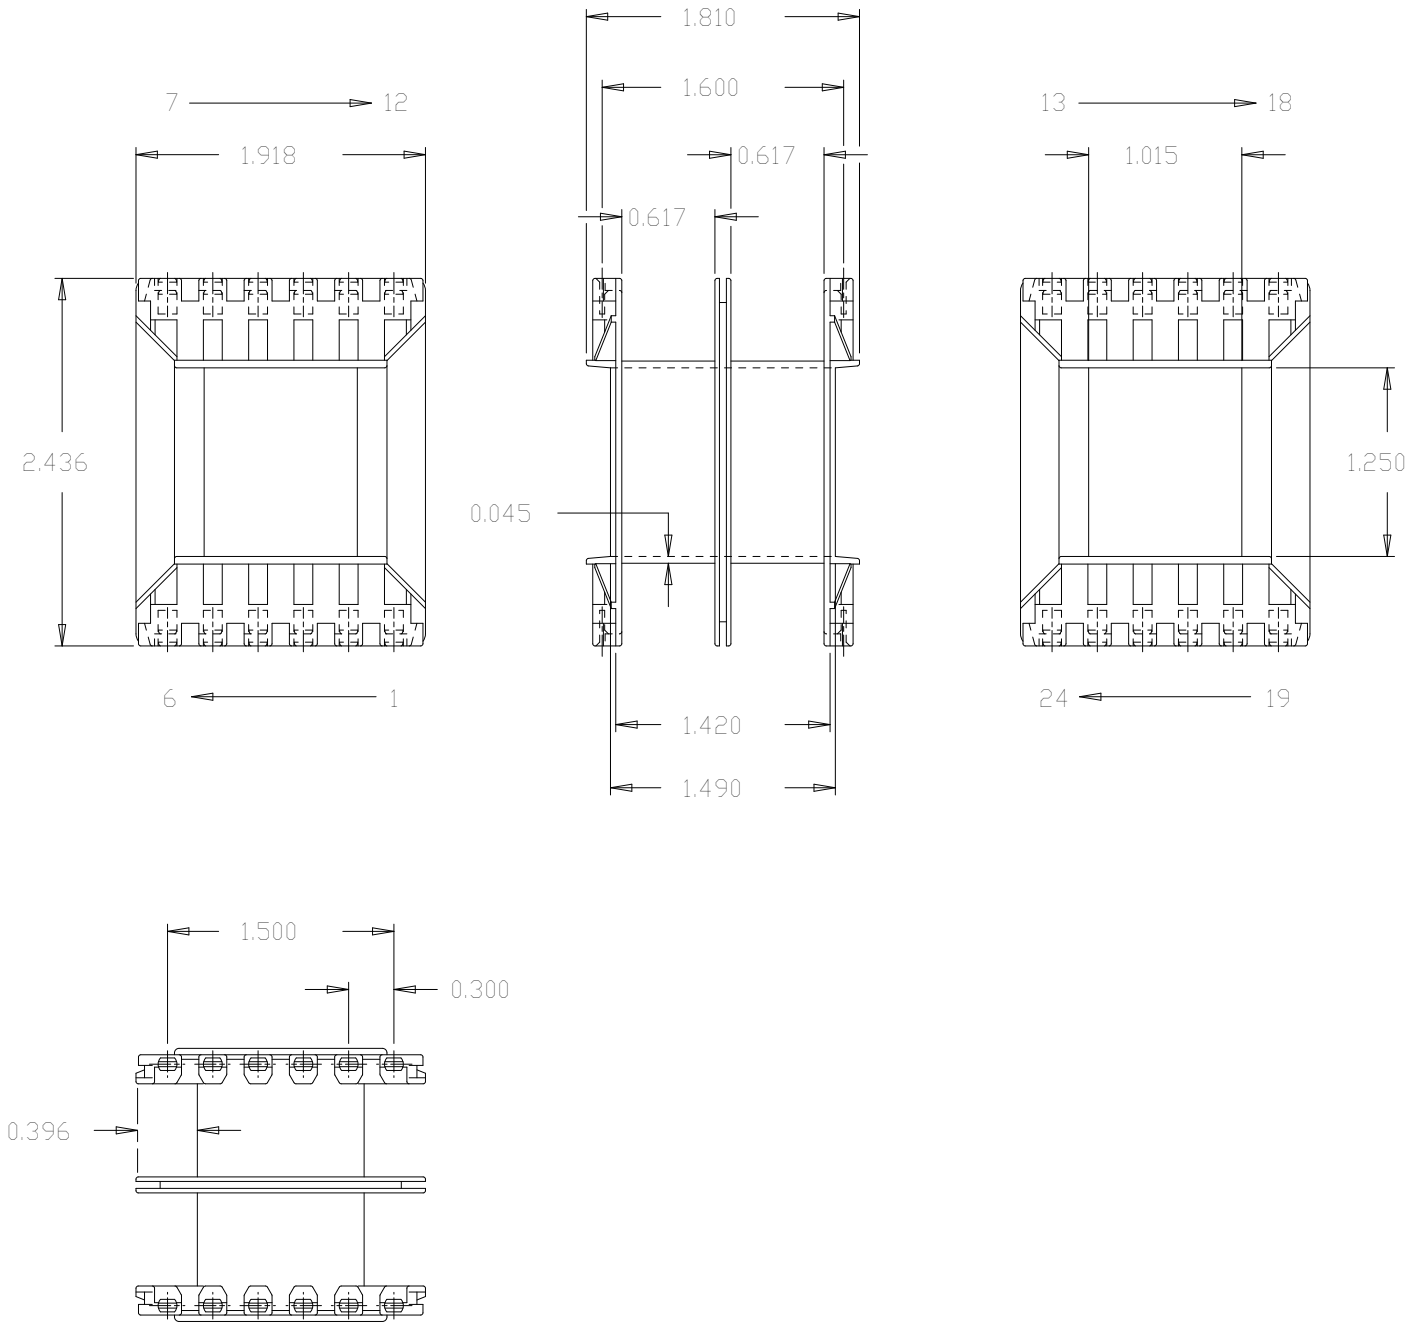

Part No. A29123-GGGG
29 x 1 1/4 Shrouded Double Section
'A' Range Bobbin

Dimensions in inches.